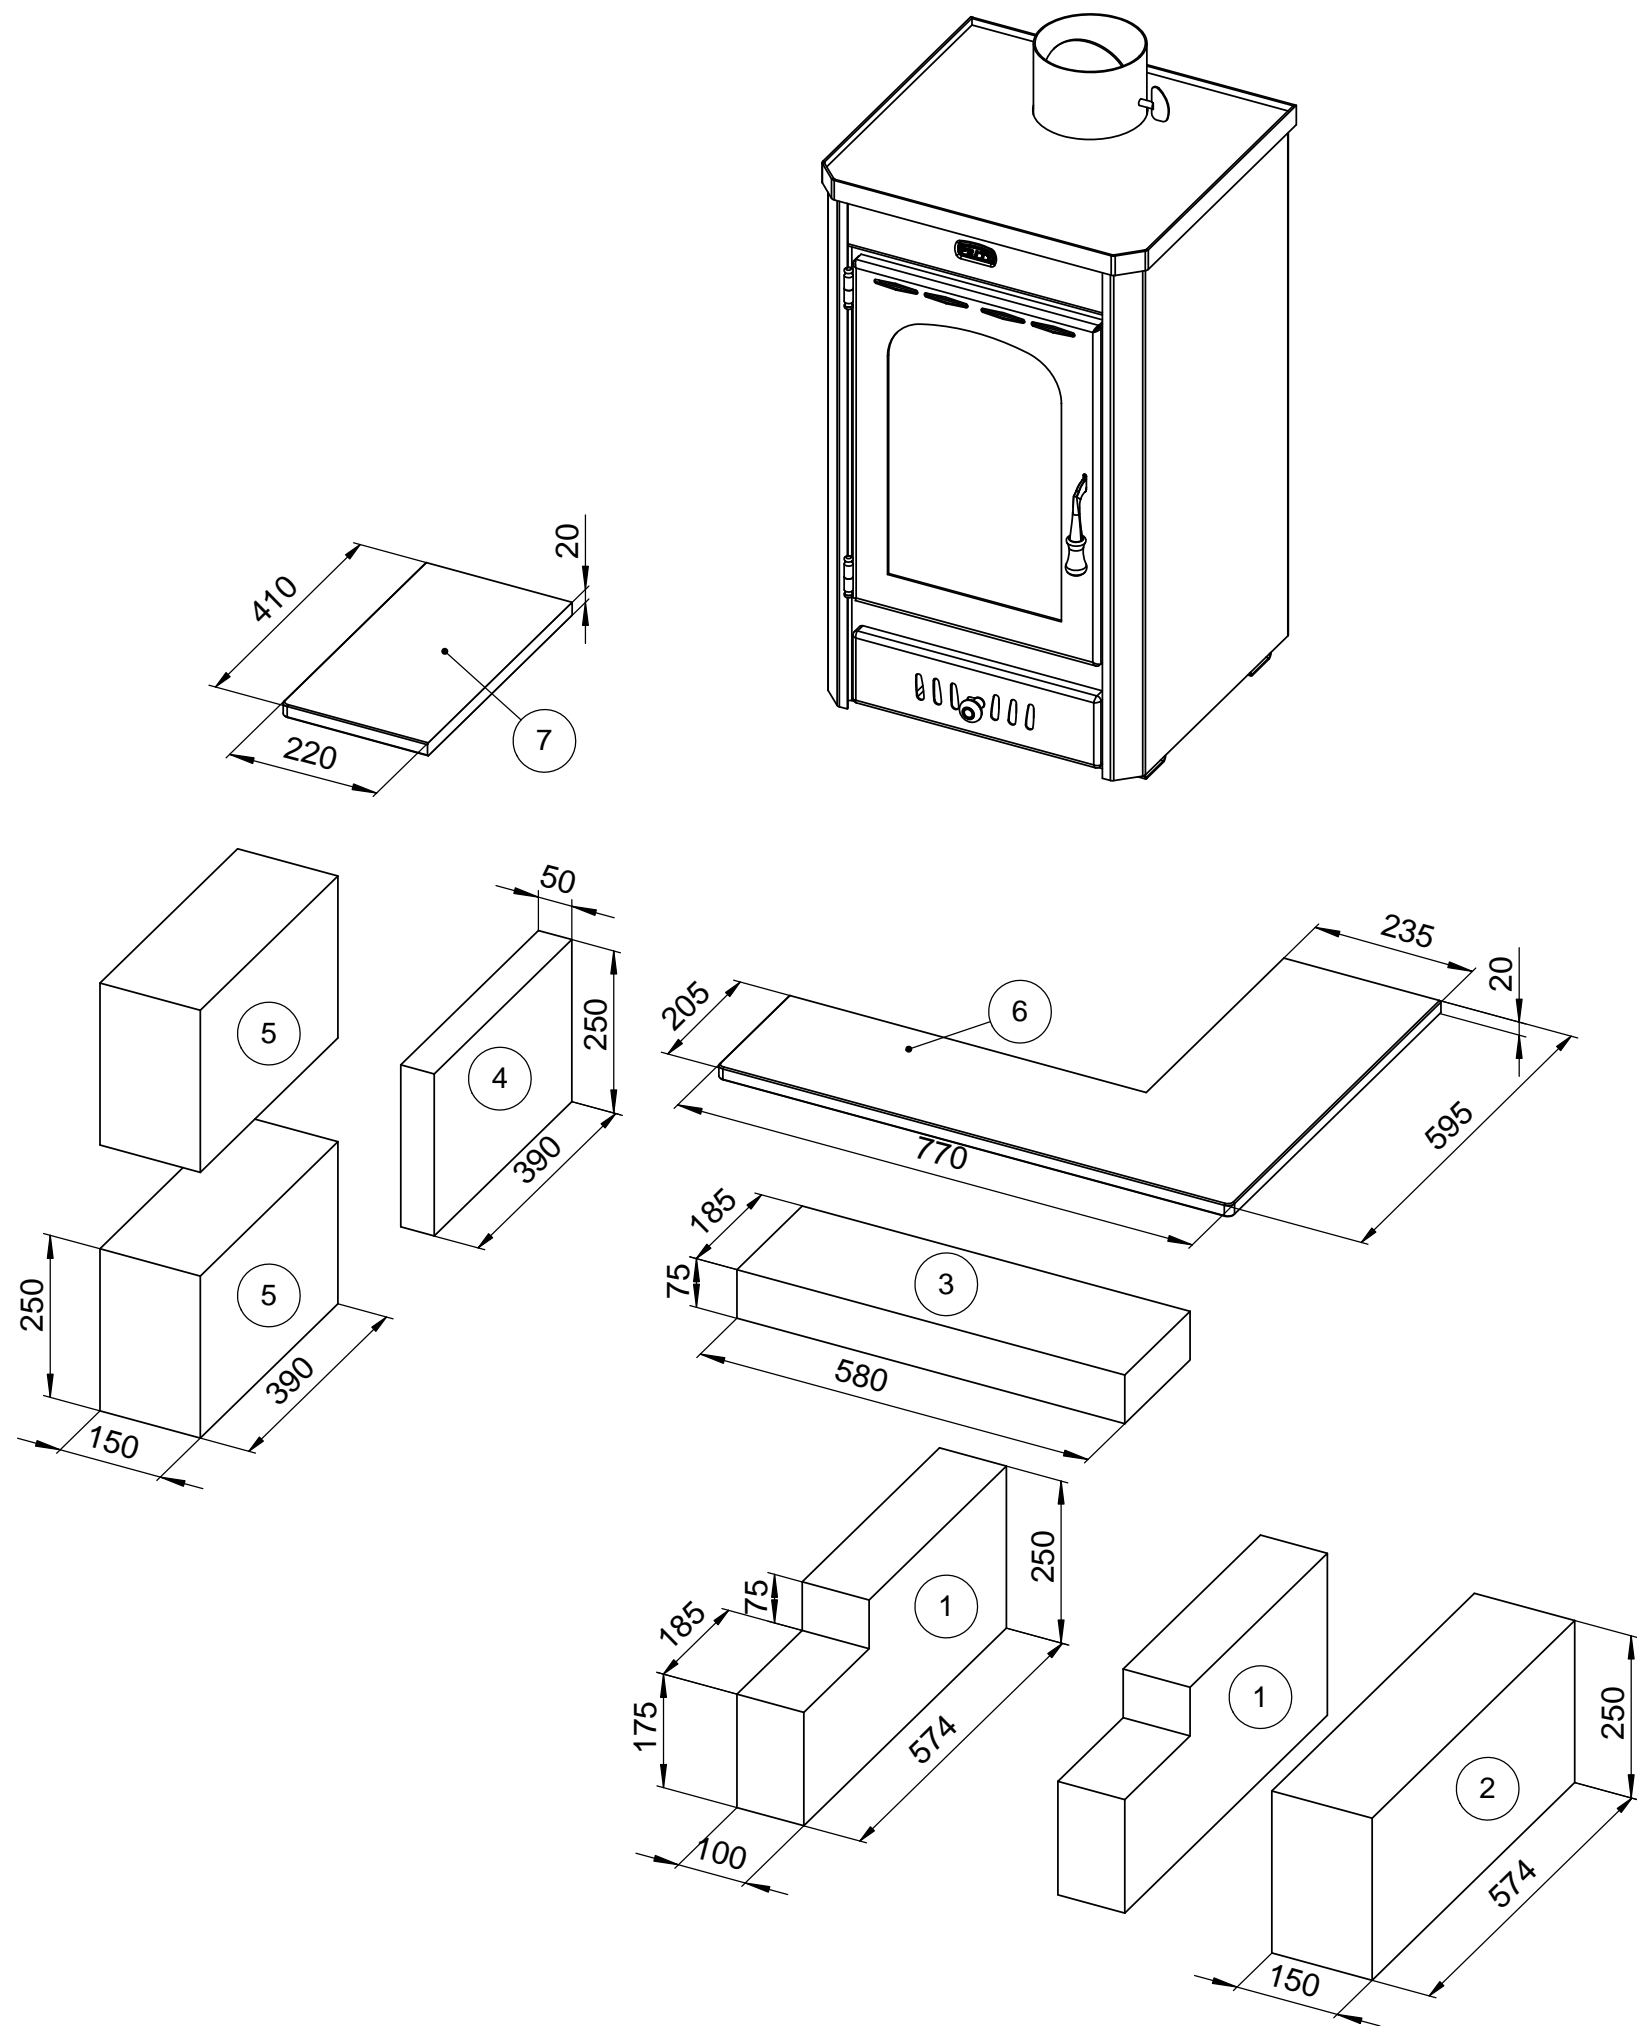

PRITY SRB

Legend:

1 ÷ 5 -Ytong

PRITY SRB

/ sheet metal base /